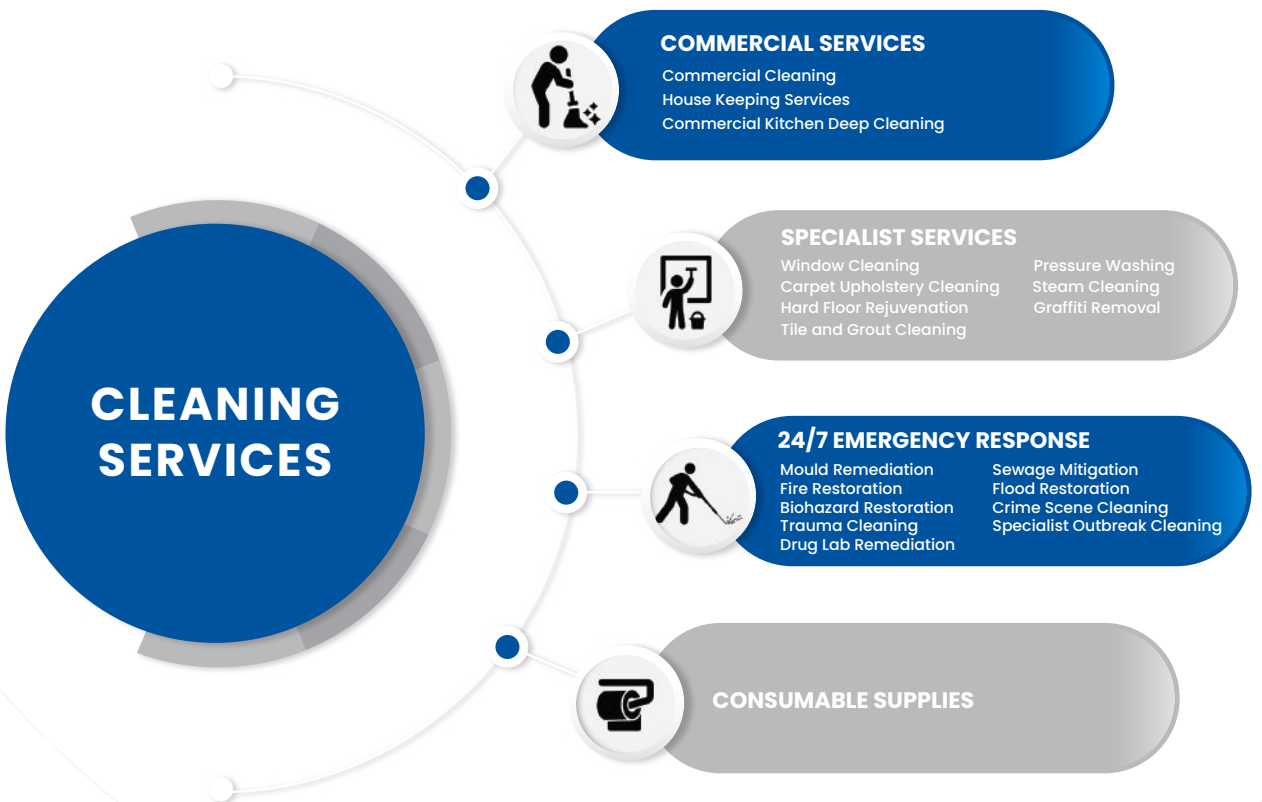

COMMERICAL CLEANING SERVICES

A SMARTER COMMERCIAL CLEANING SERVICE

Smart Cleaning Solutions is a leading provider of cleaning services across Australia. We deliver value for our clients by making processes smarter, organisations more resilient and customer experiences better. Our team are experienced specialists who are committed, passionate and focused on achieving superior outcomes for our clients.

PARTNERED SOLUTIONS TO MAXIMISE EFFICIENCIES

Providing an integrated offering with market-leading service partners. We work with our experienced partners to combine professional expertise and capability to provide clients with a complete solution.

INNOVATION AND TECHNOLOGY AT OUR CORE

Industry leading innovation and use of technology to create efficiencies, add value and enhance your customer and staff experience.

- Real-time tracking & reporting plus live account dashboard
- IoT bin tracker & e-water systems
- Smartphone attendance verification and live check-in/monitoring
- Digital contract and site information & online billing
- i-mop technology, driverless scrubbers & intelligent robots
- Electrostatic sanitising & autonomous UV-C disinfecting

EXPERIENCED SERVICE TAILORED TO SECTOR NEEDS

Decades of experience across various market sectors means we have built a thorough understanding of industry-specific needs, to ensure our cleaning service adapts to the bespoke requirements of your business.