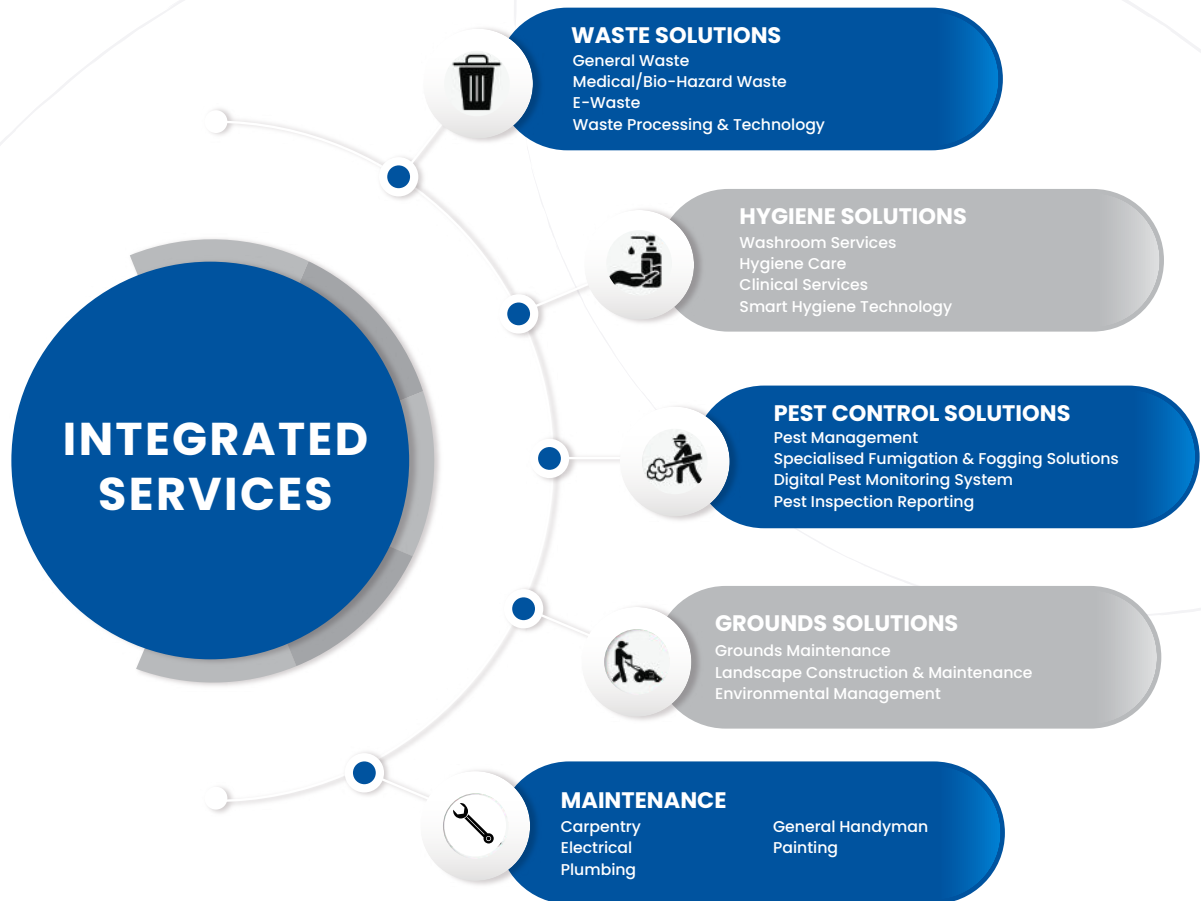

COMMERICAL CLEANING SERVICES

A SMARTER COMMERCIAL CLEANING SERVICE

Smart Cleaning Solutions is a leading provider of cleaning services across Australia. We deliver value for our clients by making processes smarter, organisations more resilient and customer experiences better. Our team are experienced specialists who are committed, passionate and focused on achieving superior outcomes for our clients.

PARTNERED SOLUTIONS TO MAXIMISE EFFICIENCIES

Providing an integrated offering with market-leading service partners. We work with our experienced partners to combine professional expertise and capability to provide clients with a complete solution.

INNOVATION AND TECHNOLOGY AT OUR CORE

Industry leading innovation and use of technology to create efficiencies, add value and enhance your customer and staff experience.

- Real-time tracking & reporting plus live account dashboard
- IoT bin tracker & e-water systems
- Smartphone attendance verification and live check-in/monitoring
- Digital contract and site information & online billing
- i-mop technology, driverless scrubbers & intelligent robots
- Electrostatic sanitising & autonomous UV-C disinfecting

EXPERIENCED SERVICE TAILORED TO SECTOR NEEDS

Decades of experience across various market sectors means we have built a thorough understanding of industry-specific needs, to ensure our cleaning service adapts to the bespoke requirements of your business.